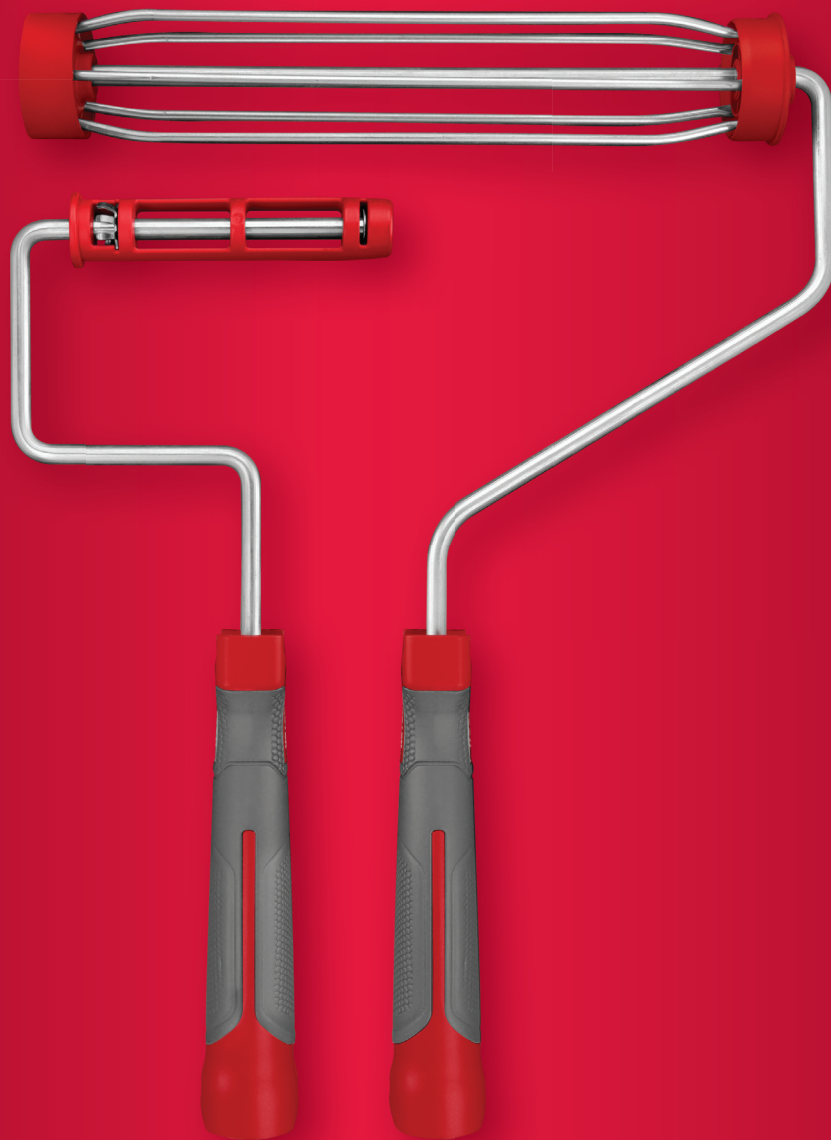

NEW!

PREMIUM PERFORMANCE

PREMIUM LOOK

ROLLER FRAMES

SHERGRIP®

- Soft, Ergonomic Grip Reduces Fatigue
- 5/16" Chrome Shank
- Sturdy 5-Wire Cage Maintains Shape for Smooth Application
- Compatible with Sherlock GT® & Standard Threaded Extension Poles

AVAILABLE FALL 2024

CAT. NO.	SIZE	UPC 0-71497-	REACH	CASE QTY.
R014	9"	19513-5	14"	12

SHERLOCK^{mini}

- Soft, Ergonomic Grip Reduces Fatigue
- Retaining Spring Locks Roller Cover in Place, Allows Hands-Free Release
- Galvanized 1/4" Shank
- Smooth Rolling, Doesn't Drag
- Compatible with Sherlock GT® & Standard Threaded Extension Poles

SHIPPING MAY 2024

CAT. NO.	SIZE	UPC 0-71497-	REACH	CASE QTY.
RR028	Fits 4½" & 6½"	17599-1	11"	12